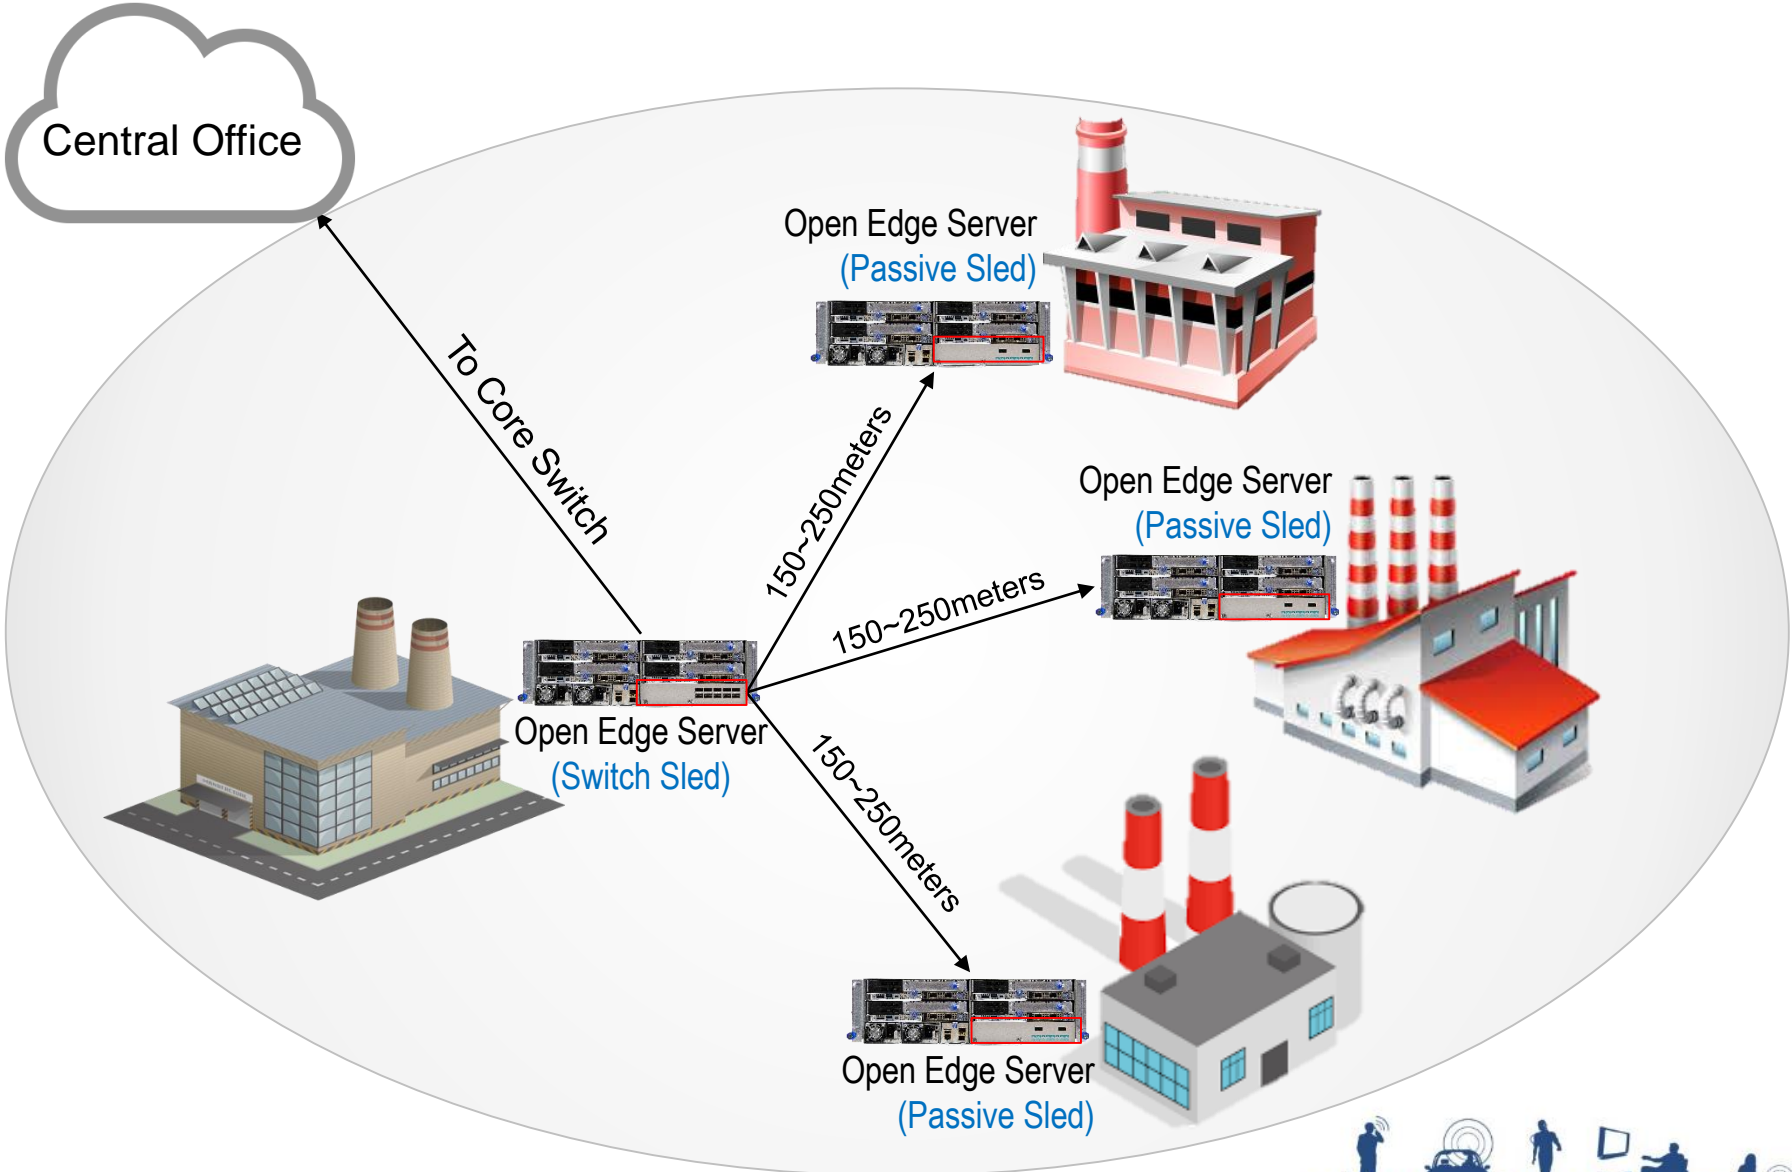

## Networking Switch Sled

To Core Switch

## Networking Pass Through Sled

Uplink

# Use Case: 5G private network for Factory