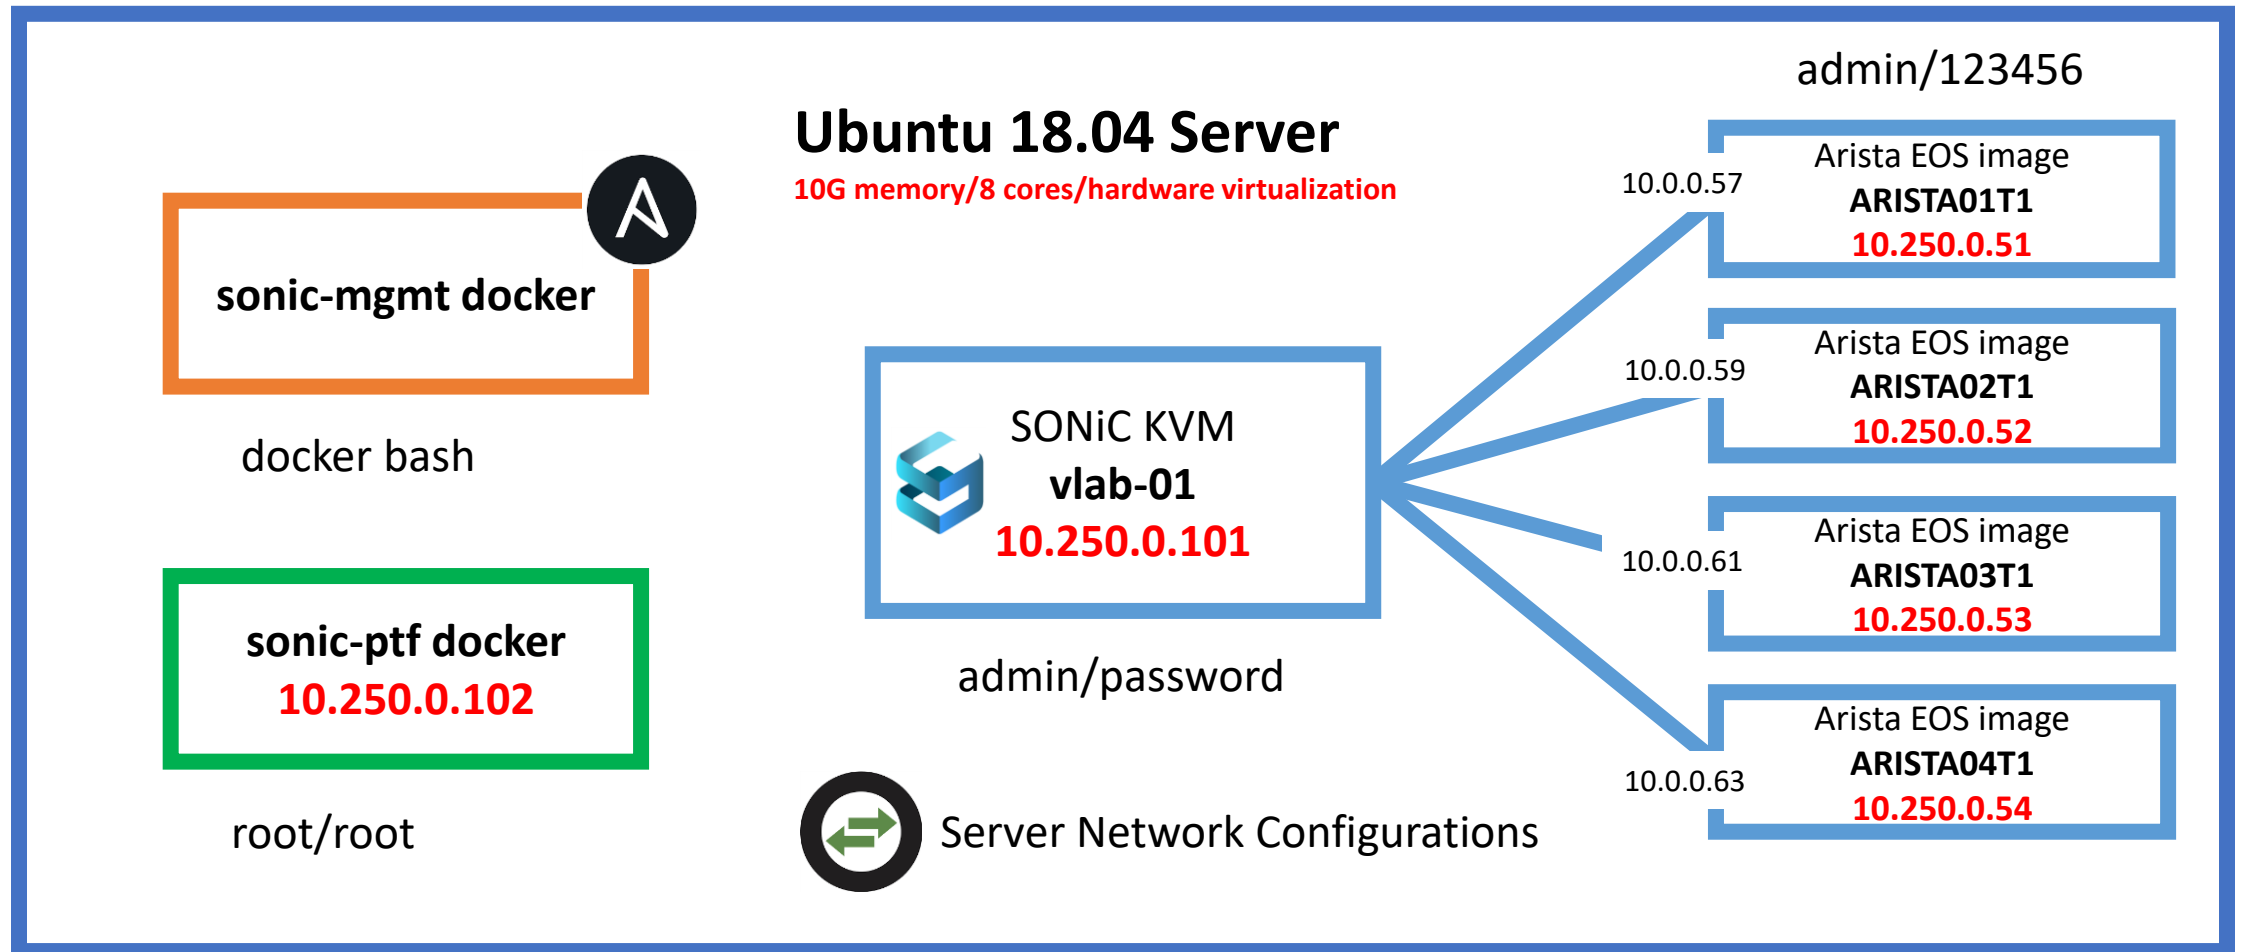

Virtual Switch Platform X

Guohan Lu Shuotian Cheng

Virtual Environment

Motivation

FLEXIBILITY

EOS

SONiC

IOS

JUNOS

Support X - NOS

Unify Route Emulation
Framework

ExaBGP

Challenge
EXTENSIBILITY

Ansible

- Create specific templates for SONiC peer
- Support peer selections based on the type – SONiC/EOS/etc.

SONiC

- Create specific configuration for peer
- Learn routes from ExaBGP and advertise to DUT

ExaBGP

- Install ExaBGP and simulate production routes

Virtual Environment

Thanks