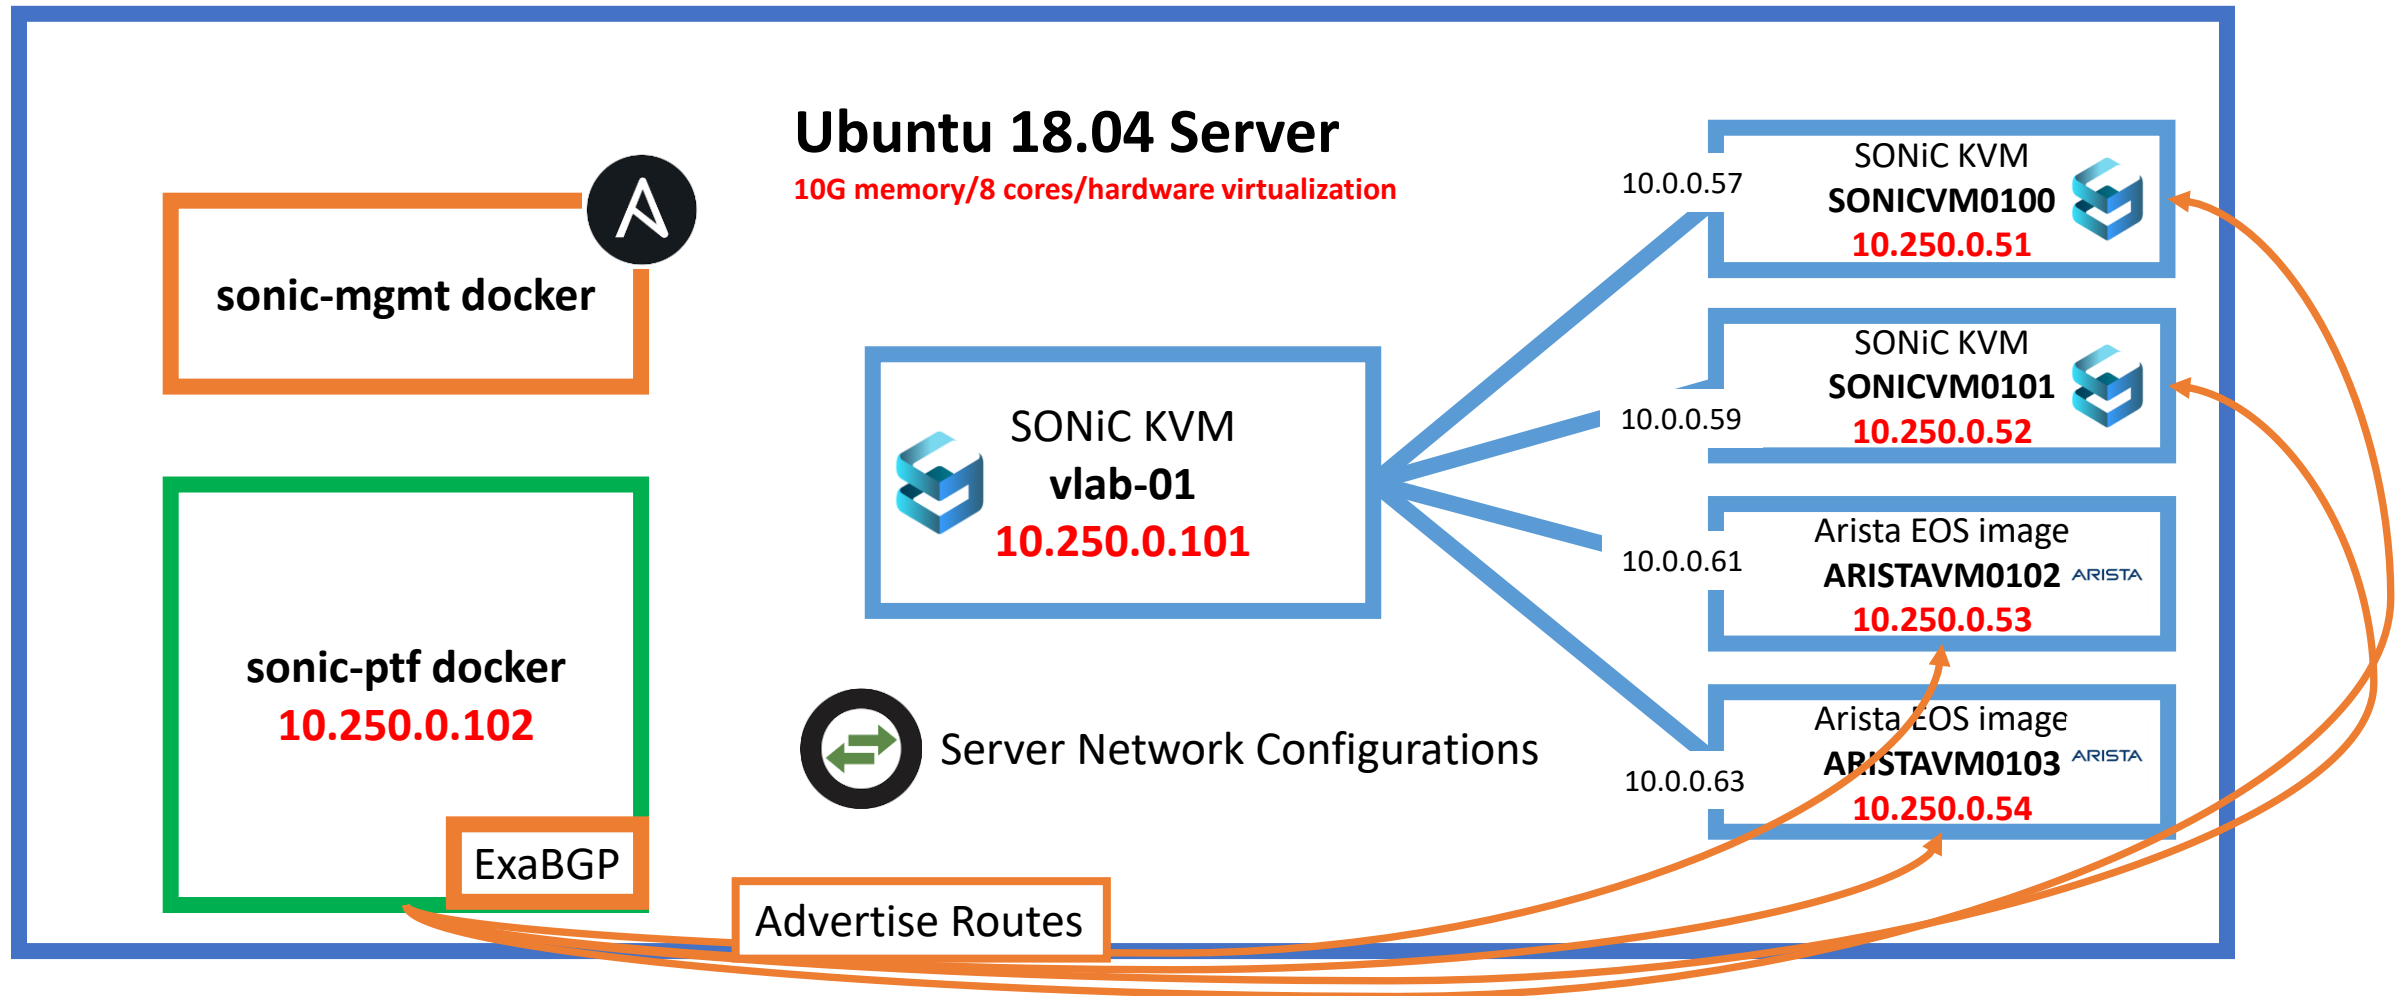

JUNOS

Support X - NOS

Unify Route Emulation
Framework

ExaBGP

Challenge
EXTENSIBILITY

Ansible

- Create specific templates for SONiC peer
- Support peer selections based on the type – SONiC/EOS/etc.

SONiC

- Create specific configuration for peer
- Learn routes from ExaBGP and advertise to DUT

ExaBGP

- Install ExaBGP and simulate production routes

Virtual Environment

Thanks